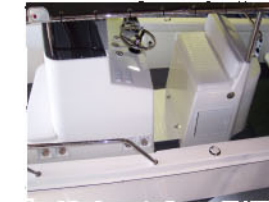

Hooker 8m Grandeur

Standard Features

- 12mm tow eyes
- s,s bow roller
- s,s 115mm split bollard
- S,s bow rail, s/s rod holders
- Moulded bow sprite, Duel anchor locker
- Large Duel forward cushioned eskies
- Large console with forward cushioned seat
- Bi fold door access to internal console
- Water tap and sink, lined inside of console
- Perspex screen, 12 waterproof switches
- Stainless steel Targa top and cover
- Fresh water tank plumbed to sink
- Navigation lights, battery boxes
- Soft grip grab handles on console
- Moulded helm seat cushioned with bait tank
- Moulded side inserts with holders
- LED lights for side pockets
- Hydraulic steering
- Fibreglass underfloor fuel tank
- Padded cushioned internal combings
- Forward and aft pop up cleats
- wash down floor
- Stainless steel rod holders
- Bait and knife storage
- Bilge pump and float switch
- Stainless steel bait board
- Underfloor fish box
- Deck wash kit plumbed
- Non skid floor
- Under floor closed cell positive flotation
- No timber

Boat length	8mtr	Max HP	400hp
Beam	2.4mtr	Max KW	300kw
Draft	400mm	Max motor weight	540kg
Weight	1300kg	Max People	8
Dead rise	24 degree	Max people weight	600kg
Fuel	600ltr	Max carry weight	1500kg
Height	3.1mt